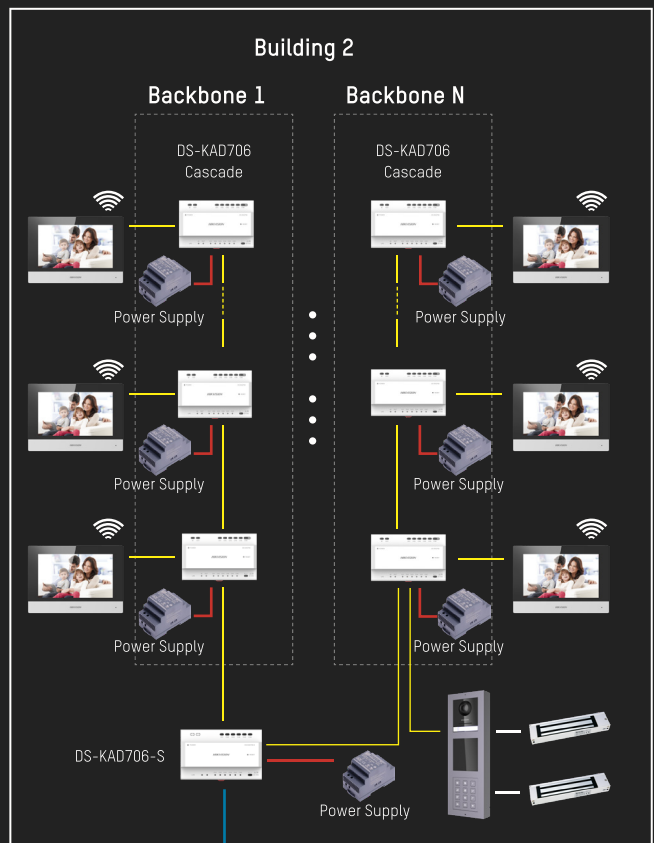

# APARTMENT SOLUTION

Hikvision offers apartment solutions based on different technologies for various needs. For new apartments, IP solution based on standard PoE design is simple and convenient. For older buildings that lack proper network infrastructure, the 2-wire solution enables the re-usage of existing wiring. Multiple door stations can be installed for one building and residents can unlock them using card or password. Integration with an elevator control system makes the entire system even more secure. Hikvision's IP Video Intercom Apartment Solution is a top choice for intercom and security system in buildings.

## 2-Wire Solution

Modular Door Station

LAN

Master Station

iVMS-4200

IP Camera