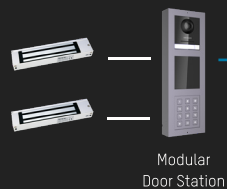

## 2-Wire Solution

Modular Door Station

LAN

Master Station

iVMS-4200

IP Camera