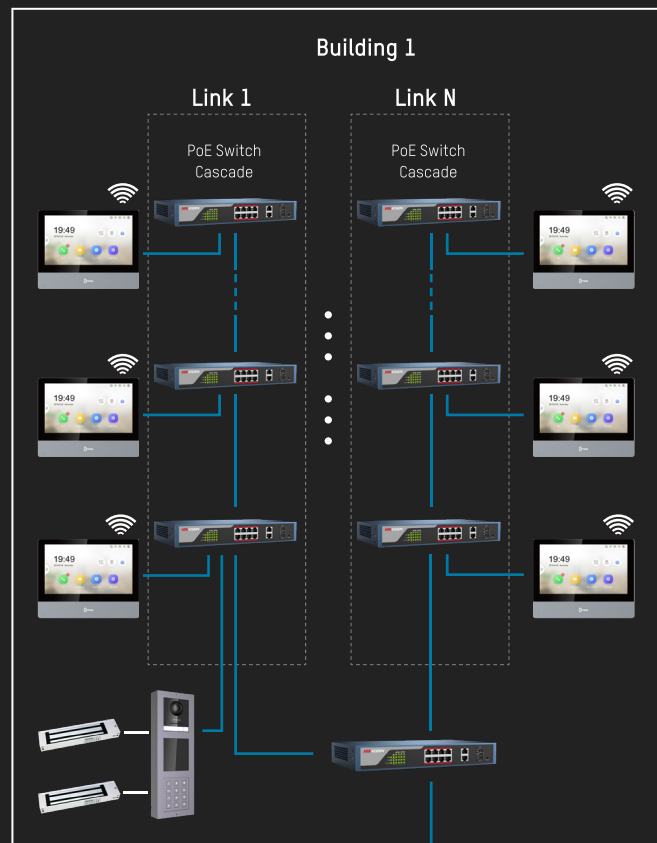

# APARTMENT SOLUTION

Hikvision offers apartment solutions based on different technologies for various needs. For new apartments, IP solution based on standard PoE design is simple and convenient. For older buildings that lack proper network infrastructure, the 2-wire solution enables the re-usage of existing wiring. Multiple door stations can be installed for one building and residents can unlock them using card or password. Integration with an elevator control system makes the entire system even more secure. Hikvision's IP Video Intercom Apartment Solution is a top choice for intercom and security system in buildings.

## 2-Wire Solution

Modular Door Station

LAN

Master Station

iVMS-4200

IP Camera